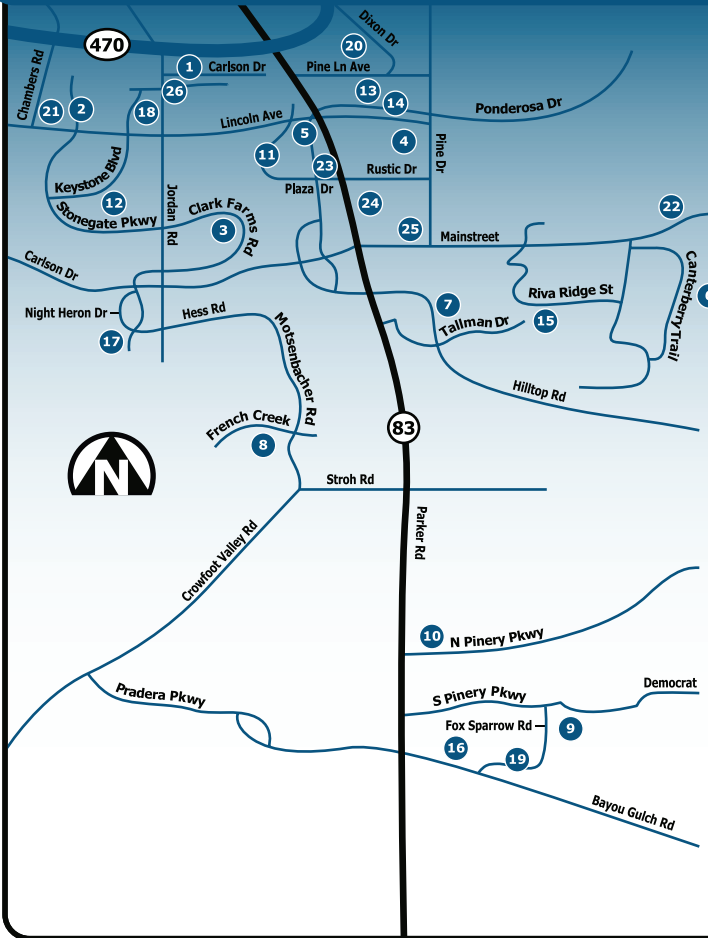

# DOUGLAS COUNTY SCHOOL DISTRICT

- 1 Challenge To Excellence Charter
- 2 Chaparral High School
- 3 Cherokee Trail Elementary
- 4 Core Knowledge Charter
- 5 Student Assistance Office
- 6 Frontier Valley Elementary
- 7 Iron Horse Elementary
- 8 Legacy Point Elementary
- 9 Mountain View Elementary
- 10 Northeast Elementary
- 11 Parker Transportation Terminal
- 12 Pine Grove Elementary
- 13 Pine Lane Intermediate
- 14 Pine Lane Primary
- 15 Pioneer Elementary
- 16 Ponderosa High School
- 17 Prairie Crossing Elementary
- 18 Renaissance Expeditionary Learn Outward Bound School
- 19 Sagewood Middle School
- 20 Sierra Middle School
- 21 University Center at Chaparral
- 22 Ave Maria Catholic School
- 23 Kindercare Learning Center
- 24 Lutheran High School
- 25 Parker Montessori Educational
- 26 Jordan Road Christian School